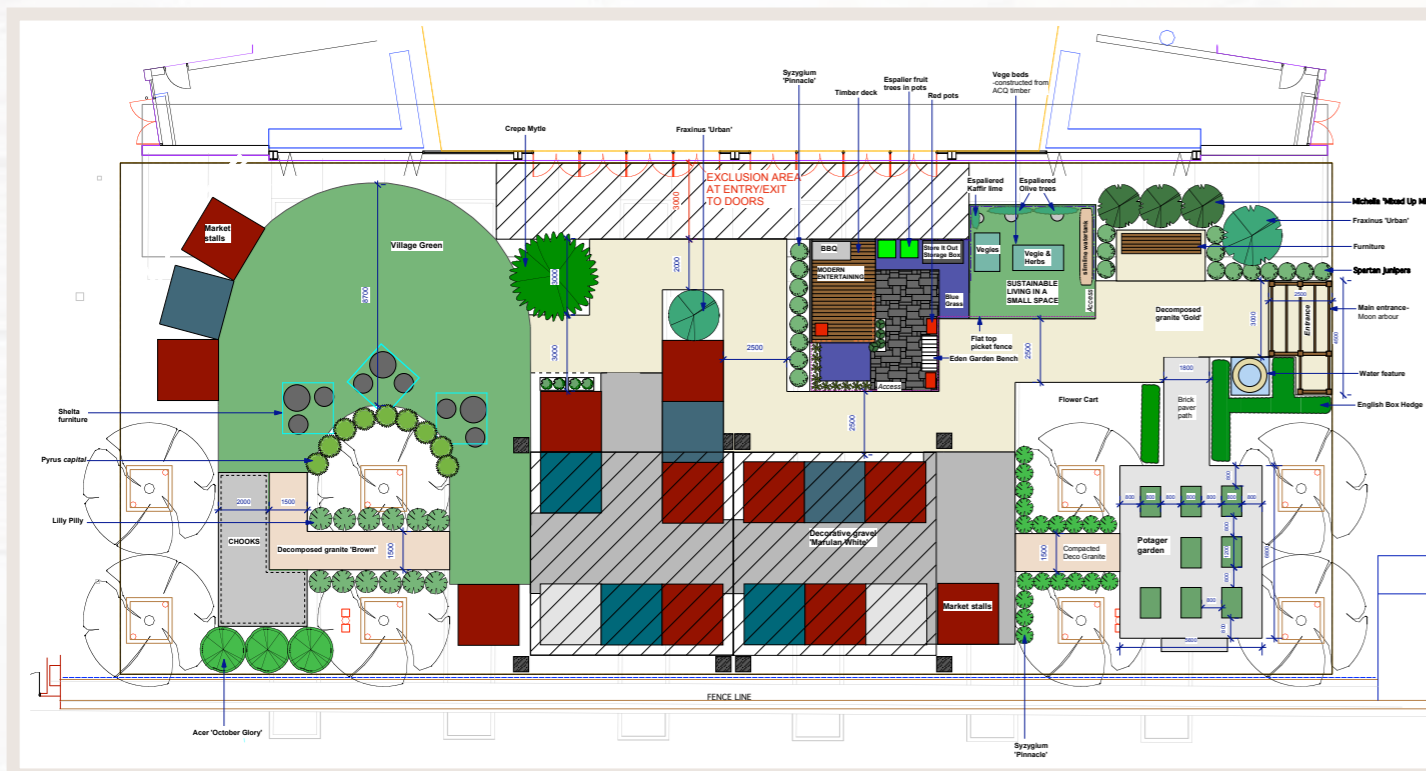

The Burke's Backyard Garden

where do you get it?

Burke's Backyard French Marketplace Stallholders

Burke's Backyard magazine
www.burkesbackyard.com.au

Tharwa Nursery
21 Myoora Road
Terrey Hills, NSW 2084
(02) 9450 1967
www.tubestocktharwanursery.com.au

Geranium Cottage
828 Old Northern Road
Middle Dural, NSW 2158
(02) 9652 0475
www.geraniumcottage.com.au

Gebran Azzi Figlicious
PO Box 168
Glenorie, NSW 2157
0416 093 293
www.figlicious.com.au

Iris Haven
PO Box 6070
Baulkham Hills Business Centre,
NSW 2153
(02) 8883 5953
www.irishaven.com.au
email: irishaven@pip.com.au

Seed Savers Network
Inner West Seed Savers
www.seedsavers.net
email: michele.margolis@gmail.com
See the list of local seed networks
on our website to find a Seed Savers
group in your area.

Mayfarm Flowers
(02) 9332 3357
www.mayfarmflowers.com.au
email: sales@mayfarmflowers.com.au

The Italian Gardener
PO Box 379
Figtree, NSW 2525
0407 833 930
www.theitaliangardener.com.au
email: info@theitaliangardener.com.au

Pukara Estate Oils & Vinegars
1440 Denman Road
Muswellbrook, NSW 2333
(02) 6547 1055
www.pukaraestate.com.au
email: info@pukaraestate.com.au

2 duck trading co.
32 Glenmore Road
Paddington, NSW 2021
(02) 9380 2672
www.2ducktrading.com.au
email: info@2ducktrading.com.au

Cheese Selectors
0450 401 042
http://cheese selectors.com
Available at the Entertainment Quarter
Village Markets every Wednesday and
Saturday

Heaven in Earth
(02) 4423 2041
www.heaveninearth.com.au
email: info@heaveninearth.com.au

Grosgrain Homewares
3/29-31 Redleaf Avenue,
Wahroonga, NSW 2076
(02) 9489 9915
www.grosgrain.com.au
email: sales@grosgrain.com.au

Cedar Park Lavender
952 Yarramalong Road
Wyong Creek, NSW 2259
(02) 4356 1025
www.cedarparklavender.com.au
email: cedar.park@bigpond.com

penny farthing design house
(02) 9999 6500
www.pennyfarthingdh.com.au
email: info@pennyfarthingdh.com.au

Flowers By Teresa
402 Illawarra Road
Marrickville, NSW 2204
(02) 9559 3369
www.flowersbyteresa.com
email: teresa@flowersbyteresa.com
Flowers By Teresa also created all
the beautiful floral arrangements
inside the Live House at 30Days.

The Outstore
1300 688 786
www.outstore.com.au
email: nsw@outstore.com.au

Garden furniture

Shelta Australia
For 100 years, Shelta has been an iconic
Australian-owned and family-run company, found-
ed in Sydney in January 1911. Mostly known for its
exquisite range of umbrellas, in 1994 Shelta diver-
sified into outdoor furniture and since then Shelta
has become Australia's largest supplier of quality
outdoor furniture.
(02) 8863 0400 www.shelta.com.au

Synthetic turf

Keeping it Green
Ideal Grass Solutions
Synthetic lawn supplied by Keeping it Green.
Keeping it Green also provides hire grass for cor-
porate events and special functions. Anything is
possible, just ask the synthetic grass experts.
(02) 6242 0260 www.keepingitgreen.com.au
email: info@keepingitgreen.com.au